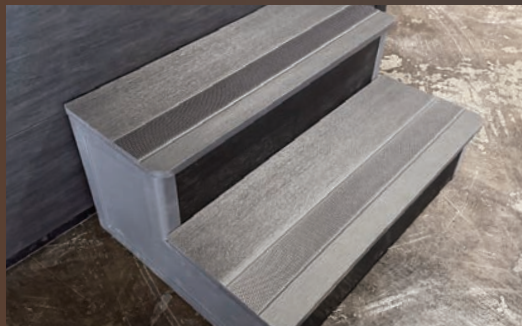

OPTIONAL FEATURES

Accent™ 2-Tier Composite Steps New for 2026, these step units feature removable color accent strips allowing you to seamlessly coordinate with Midnight Graphite or Driftwood Brown cabinet finishes. This flexible design perfectly compliments your backyard oasis. Available on all PDC Spa series.