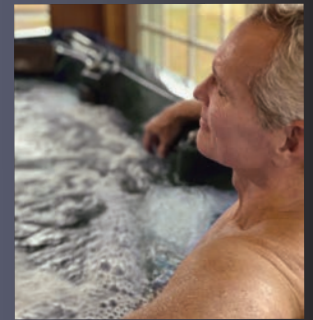

SoundStream™ Audio This system features marine grade speakers and internally mounted subwoofer. Enjoy Bluetooth technology for streaming music while relaxing in your spa.

Our Luxury Series offer top-tier comforts and upscale features.