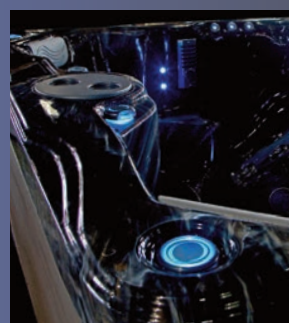

Allure2™ & Spectrum LED Lighting™ Allure2™ highlights topside controls and cupholders for beautiful nighttime relaxing. Spectrum Lighting™ illuminates jets and corner seating with vibrant lighting.